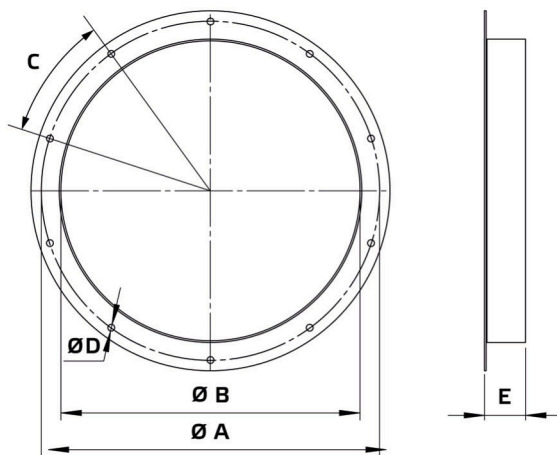

Datasheet

Product type: **Round inlet flange**
 Product ID: 154021
 Product name: RAF 500

A	mm	560
B	mm	495
C		12 x 30°
D	mm	12
E	mm	63
Weight	kg	2.1

- Sheet steel, powder-coated
- Flange mounting
- Suitable for outdoor installation