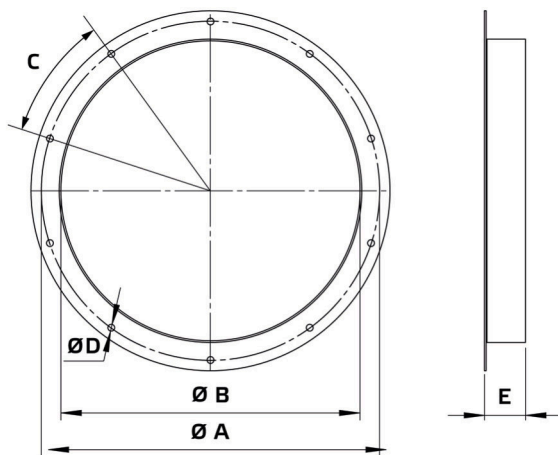

# Datasheet

Product type: **Round inlet flange**  
 Product ID: 154015  
 Product name: RAF 280

A	mm	315
B	mm	275
C		6 x 60°
D	mm	8
E	mm	50
Weight	kg	1.1

- Sheet steel, powder-coated
- Flange mounting
- Suitable for outdoor installation