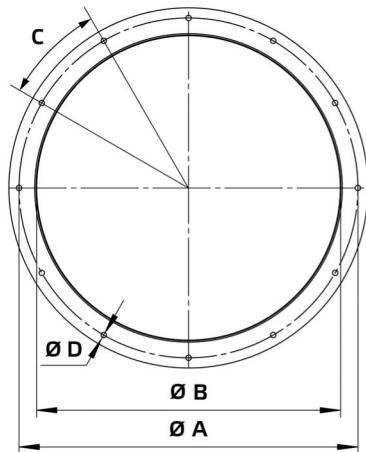

# Datasheet

Product type: **Round inlet spigot**  
Product ID: 154251  
Product name: RAS 560

A	mm	620
B	mm	560
C		12 x 30°
D	mm	12
E	mm	153 ... 223
Weight	kg	6.6

- Flexible connection
- Temperature stability up to 75 °C
- Sheet steel, galvanized
- Plastic band (PES)

Use:

- AL 560 D4 01
- AL 560 D4 02