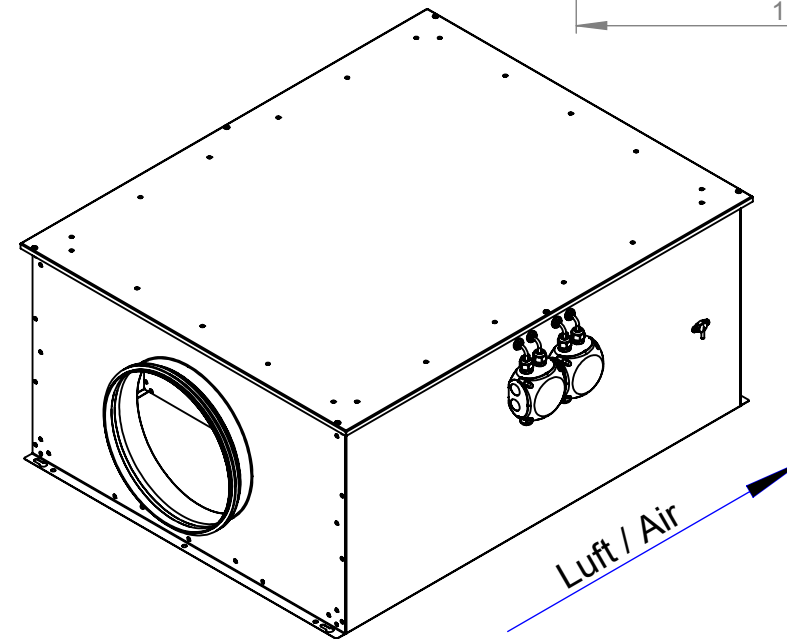

Ansicht von unten/  
Bottom view

1:15 A4 mm

Protection Mark according to ISO16016 General tolerances according to DIN ISO 2768-c

**EMDU0355ECK01**

Created h.sachsenheimer 06.06.2024

Drawn h.sachsenheimer 06.06.2024