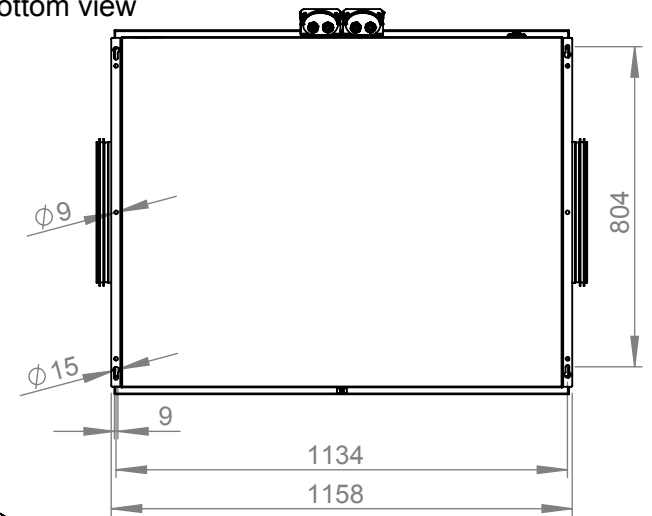

Ansicht von unten/  
Bottom view

1:15 A4 mm

Protection Mark according to ISO16016 General tolerances according to DIN ISO 2768-c

**EMDU0355ECK01**

Created h.sachsenheimer 06.06.2024

Drawn h.sachsenheimer 06.06.2024