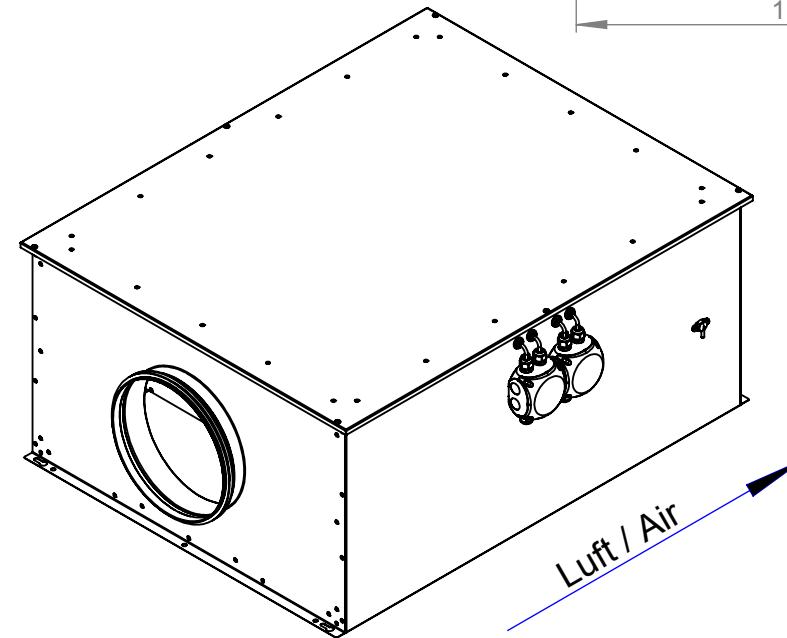

Ansicht von unten/
Bottom view

ruck
 ruck Ventilatoren
 Max-Planck-Str. 5
 D-97944 Boxberg

1:15 A4 mm

Protection Mark according to ISO16016
 General tolerances according to DIN ISO 2768-c

Created h.sachsenheimer 27.05.2024
 Drawn h.sachsenheimer 27.05.2024
 Released h.sachsenheimer 06.06.2024
 Disabled