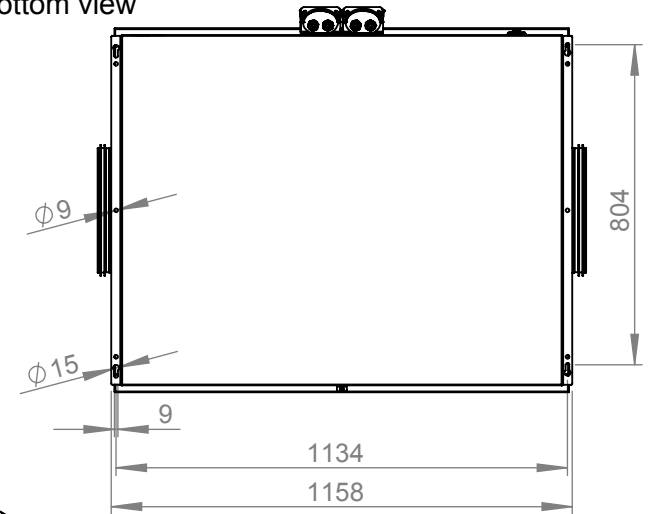

Ansicht von unten/
Bottom view

ruck
 ruck Ventilatoren
 Max-Planck-Str. 5
 D-97944 Boxberg

1:15 A4 mm

Protection Mark according to ISO16016
 General tolerances according to DIN ISO 2768-c

Created h.sachsenheimer 27.05.2024
 Drawn h.sachsenheimer 27.05.2024
 Released h.sachsenheimer 06.06.2024
 Disabled