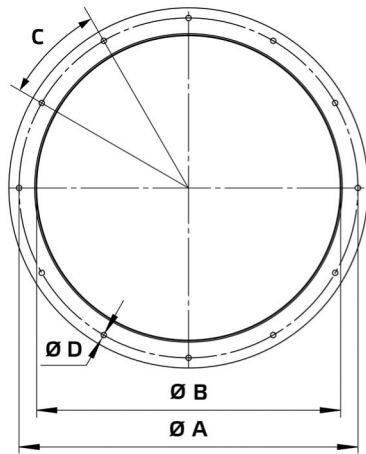

# Datasheet

Product type: **Round inlet spigot**  
 Product ID: 154298  
 Product name: RAS 280 F4

A	mm	315
B	mm	280
C		6 x 60°
D	mm	8
E	mm	125 ... 195
Weight	kg	2.4

- Flexible connection
- Continuous temperature 75°C
- Sheet steel, galvanized
- Silicone band
- Temperature class according to DIN EN 12101-3 F400 (400°C/120min)