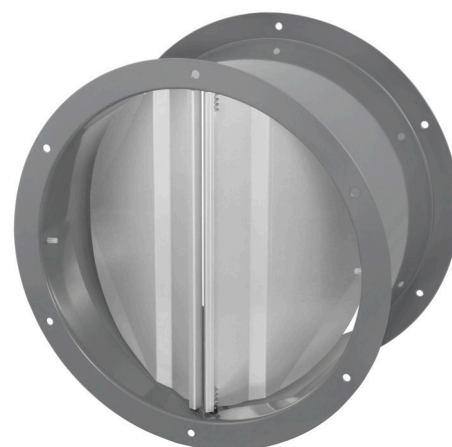

# Datasheet

Product type: **Tube damper**  
 Product ID: 153914  
 Product name: RVK 710

A	mm	770
B	mm	710
C		12 x 30°
D	mm	16
E	mm	431
Weight	kg	15.2

- Automatic shutter
- Vertical installation only
- Sheet steel, powder-coated
- Flange mounting
- Suitable for outdoor installation

## Use:

- AL 710 D6 01
- AL 710 D4 01