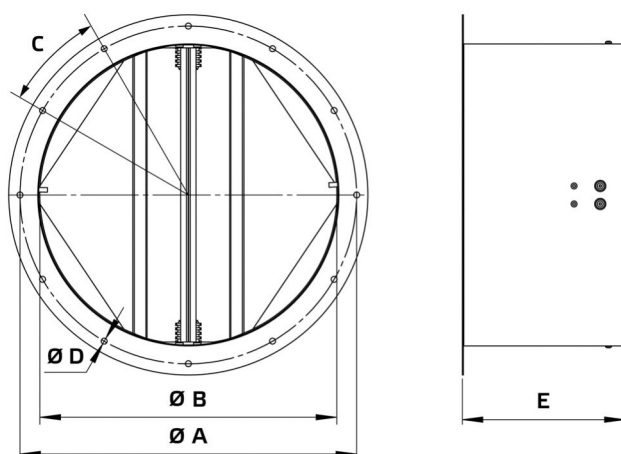

# Datasheet

Product type: **Tube damper**  
 Product ID: 153914  
 Product name: RVK 710

A	mm	770
B	mm	710
C		12 x 30°
D	mm	16
E	mm	431
Weight	kg	15.2

- Automatic shutter
- Vertical installation only
- Sheet steel, powder-coated
- Flange mounting
- Suitable for outdoor installation

## Use:

- AL 710 D6 01
- AL 710 D4 01