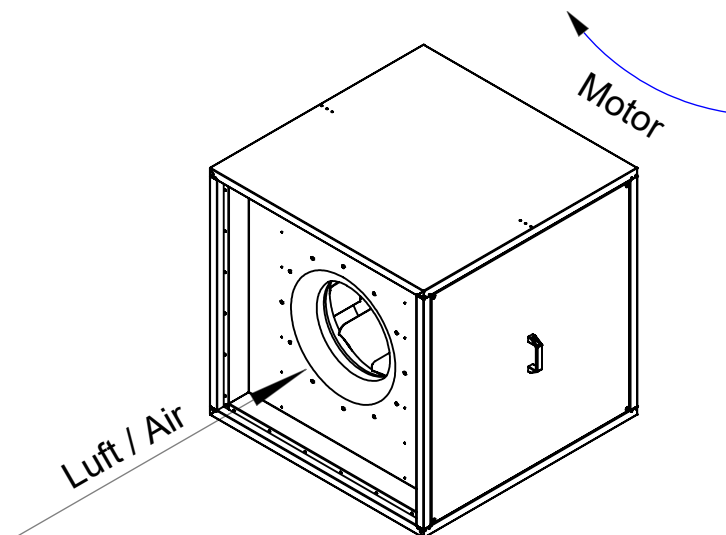

12xM8  
LK Ø 690mm

Connection size inside min. Ø 620mm

ruck Ventilatoren  
Max-Planck-Str. 5  
D-97944 Boxberg

Protection Mark  
according to ISO16016

Created s.pop  
Drawn s.pop  
Released s.pop  
Disabled

1:20 A4 mm

General tolerances  
DIN ISO 2768-c

**MPC710D640**

**150953 00**