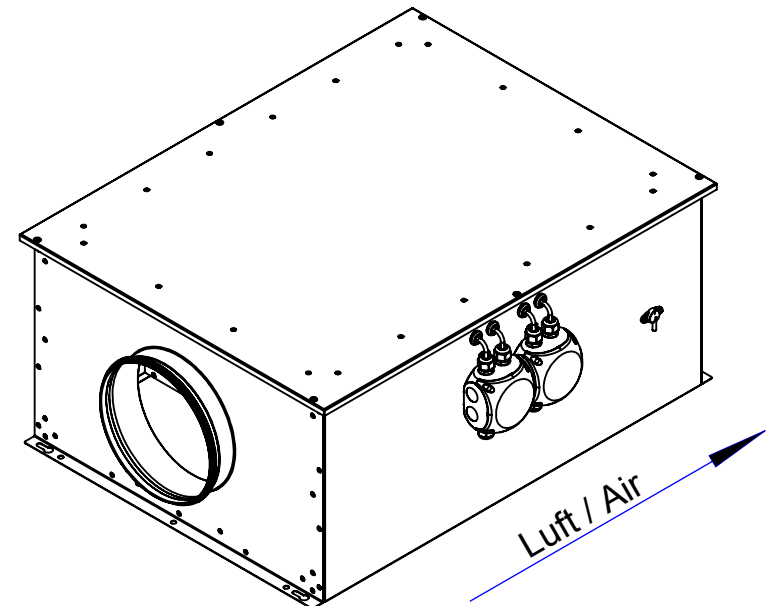

Ansicht von unten/
Bottom view

1:12 A4 mm

ruck

ruck Ventilatoren
Max-Planck-Str. 5
D-97944 Boxberg

Protection Mark according to ISO16016
General tolerances according to DIN ISO 2768-c

Created h.sachsenheimer 06.05.2024
 Drawn h.sachsenheimer 06.05.2024
 Released h.sachsenheimer 08.05.2024
 Disabled