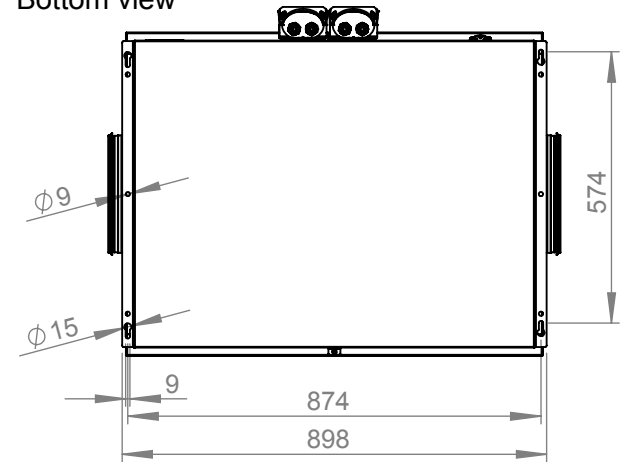

Ansicht von unten/
Bottom view

1:12 A4 mm

ruck

ruck Ventilatoren
Max-Planck-Str. 5
D-97944 Boxberg

Protection Mark according to ISO16016
General tolerances according to DIN ISO 2768-c

Created h.sachsenheimer 06.05.2024
 Drawn h.sachsenheimer 06.05.2024
 Released h.sachsenheimer 08.05.2024
 Disabled