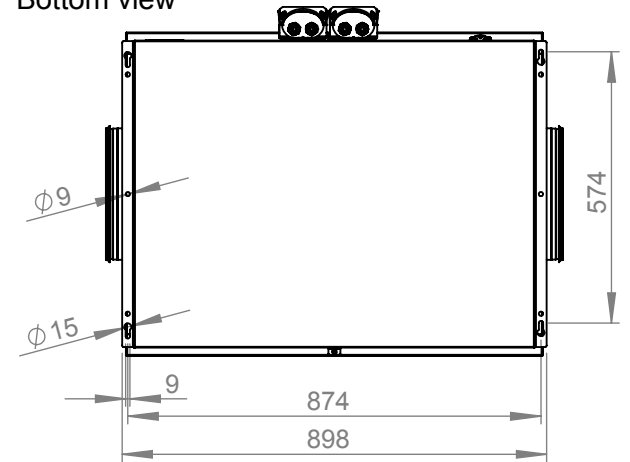

Ansicht von unten/
Bottom view

1:12 A4 mm

ruck

ruck Ventilatoren
 Max-Planck-Str. 5
 D-97944 Boxberg

Protection Mark according to ISO16016
 General tolerances according to DIN ISO 2768-c

Created h.sachsenheimer 08.05.2024
 Drawn h.sachsenheimer 08.05.2024
 Released h.sachsenheimer 13.05.2024
 Disabled