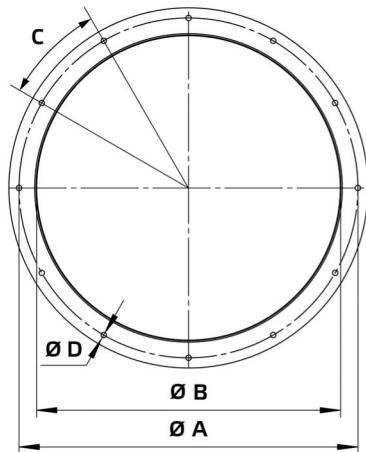

Datasheet

Product type: **Round inlet spigot**
Product ID: 154250
Product name: RAS 500

A	mm	560
B	mm	500
C		12 x 30°
D	mm	12
E	mm	153 ... 223
Weight	kg	6

- Flexible connection
- Temperature stability up to 75 °C
- Sheet steel, galvanized
- Plastic band (PES)