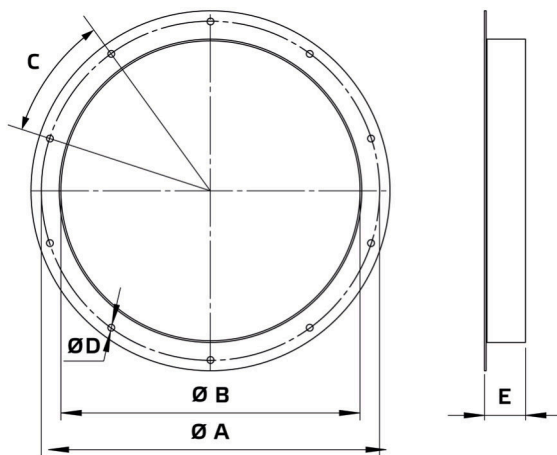

# Datasheet

Product type: **Round inlet flange**  
 Product ID: 154020  
 Product name: RAF 450

A	mm	500
B	mm	445
C		12 x 30°
D	mm	8
E	mm	40
Weight	kg	1.9

- Sheet steel, powder-coated
- Flange mounting
- Suitable for outdoor installation