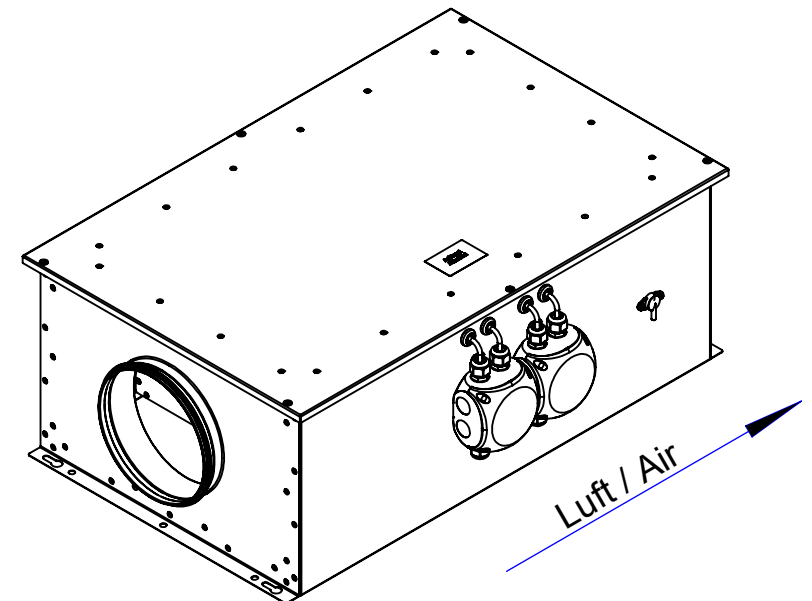

Ansicht von unten/
Bottom view

1:10 A4 mm

ruck

ruck Ventilatoren
Max-Planck-Str. 5
D-97944 Boxberg

Protection Mark according to ISO16016
General tolerances according to DIN ISO 2768-c

Created h.sachsenheimer 02.05.2024
 Drawn h.sachsenheimer 02.05.2024
 Released h.sachsenheimer 06.05.2024
 Disabled