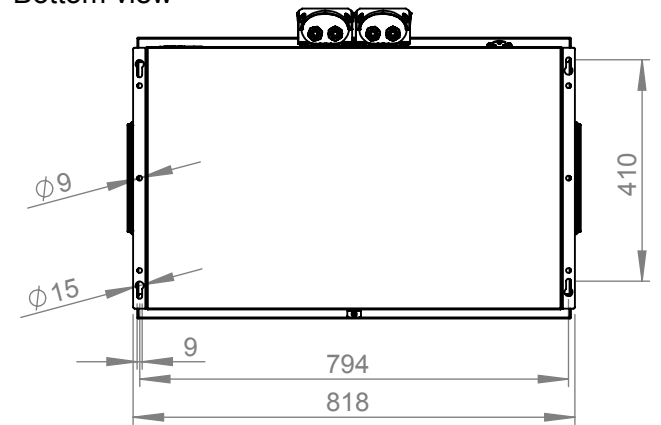

Ansicht von unten/
Bottom view

1:10 A4 mm

ruck

ruck Ventilatoren
Max-Planck-Str. 5
D-97944 Boxberg

Protection Mark according to ISO16016
General tolerances according to DIN ISO 2768-c

Created h.sachsenheimer 02.05.2024
 Drawn h.sachsenheimer 02.05.2024
 Released h.sachsenheimer 06.05.2024
 Disabled