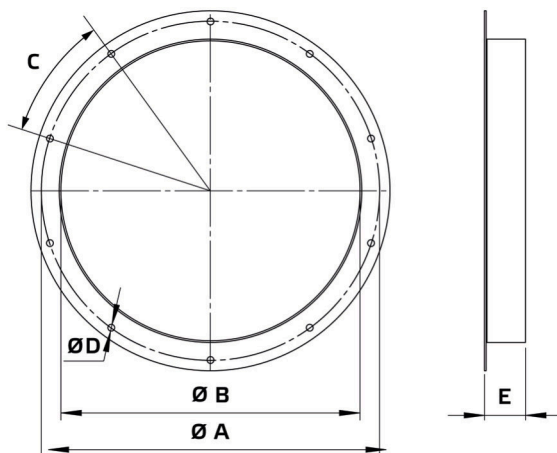

Datasheet

Product type: **Round inlet flange**
 Product ID: 154016
 Product name: RAF 315

A	mm	355
B	mm	310
C		10 x 36°
D	mm	8
E	mm	48
Weight	kg	1.3

- Sheet steel, powder-coated
- Flange mounting
- Suitable for outdoor installation