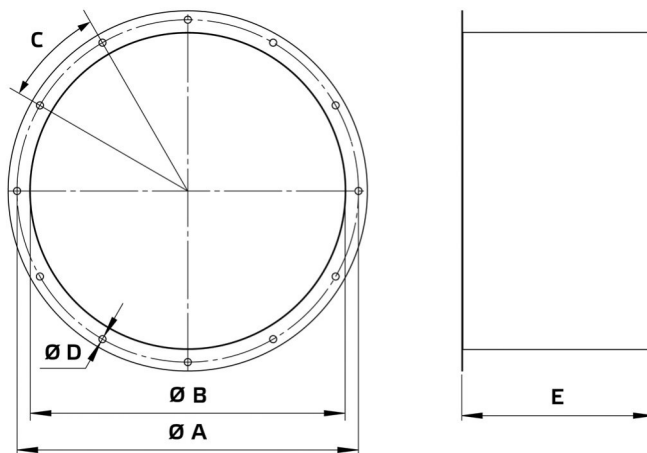

Datasheet

Product type: **Tube connection spigot**
 Product ID: 154174
 Product name: RVS 315

A	mm	355
B	mm	315
C		10 x 36°
D	mm	8
E	mm	383
Weight	kg	4.5

- Sheet steel, powder-coated
- Flange mounting
- Suitable for outdoor installation