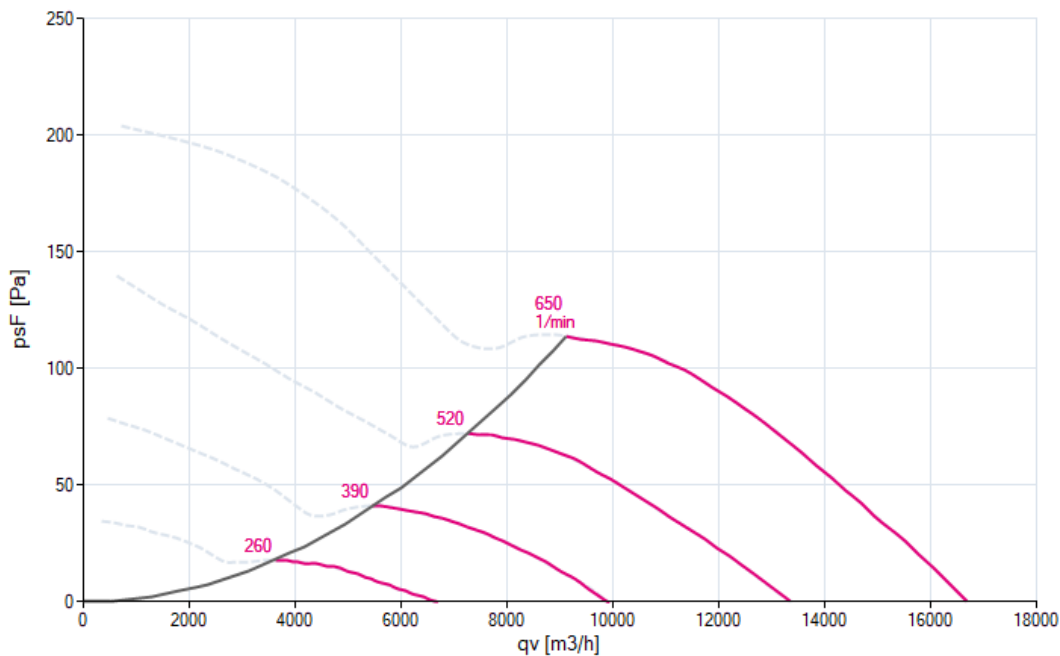

charakteristika / hlučnost

17. 4. 2020

verze FANselect V 1.01 (200311), AMCA V 1.03 February, 2019 / 1.20.03.11 | 541 |

1 ZN080-ZIL.DG.V5P4

Measured in ZPlus without guard grille in air flow direction V in installation type A according to ISO5801

161467 | Portfolio STD-WW

měřená hustota 1.16 [kg/m³]

vzduchový výkon p_{sF}