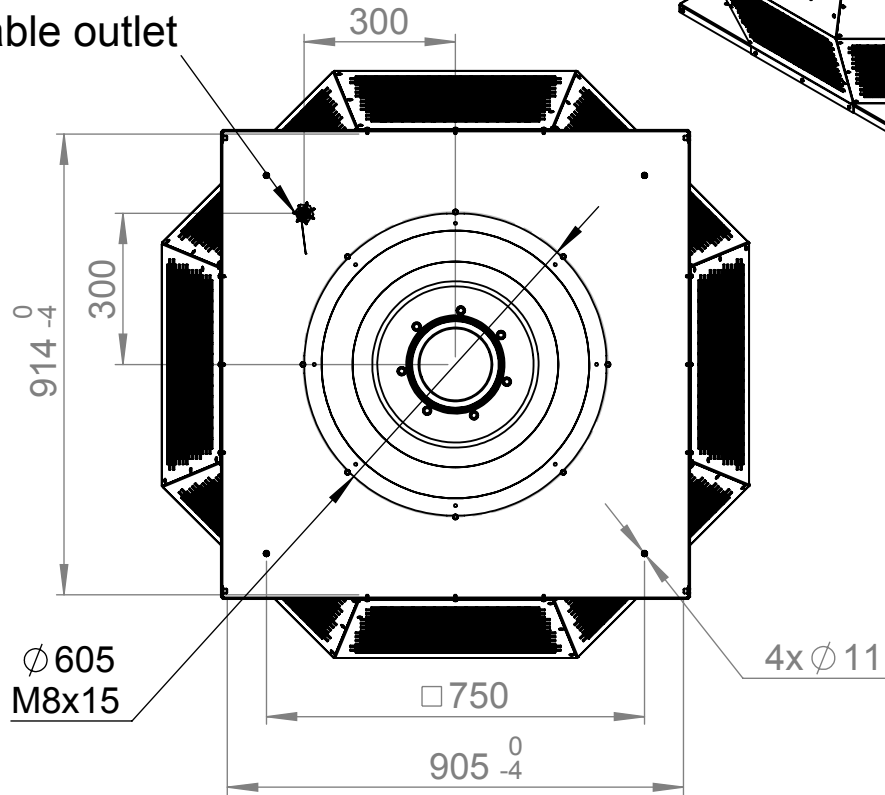

cable outlet

Ø 605
M8x15

Protection Mark
according to ISO16016

Created I.benk
Drawn I.benk
Released v.brand
Disabled

1:15 A4 mm

General tolerances
DIN ISO 2768-c

26.11.2014
26.11.2014
15.07.2019

DHA560D430+