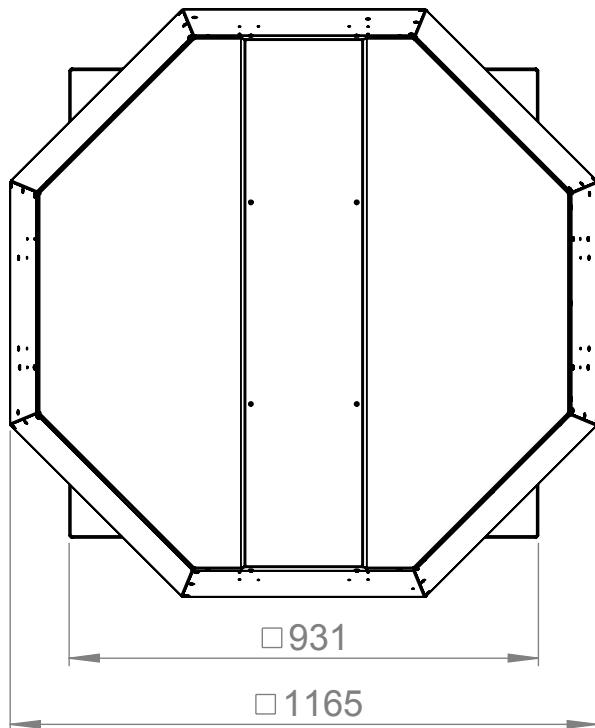

cable outlet

Ø 605
M8x15

Protection Mark
according to ISO16016

Created I.benk
Drawn I.benk
Released v.brand
Disabled

1:15 A4 mm

General tolerances
DIN ISO 2768-c

26.11.2014
26.11.2014
15.07.2019

DHA560D430+