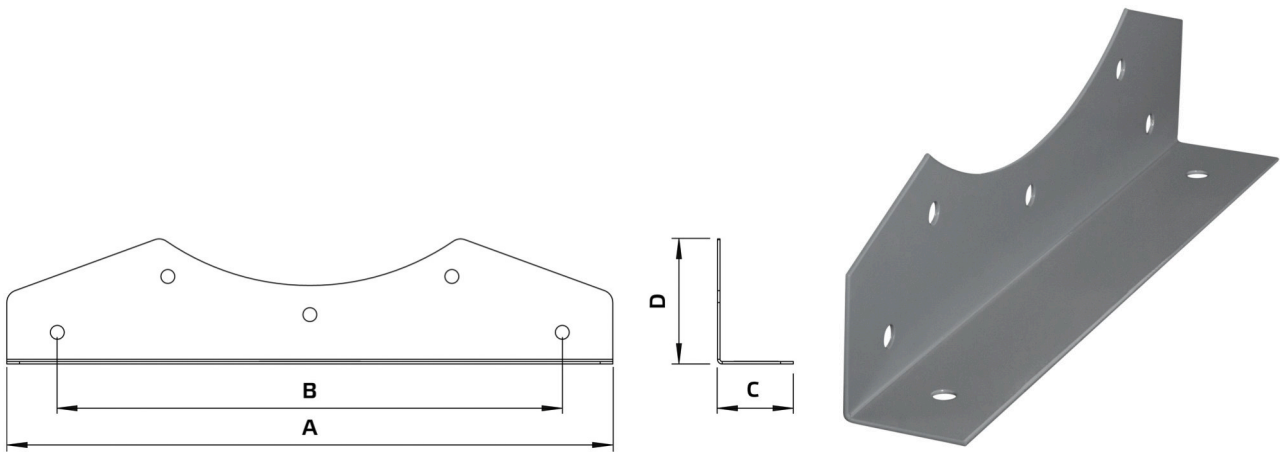

Datasheet

Product type: **Mounting foot**
Product ID: 154810
Product name: FAL 560

A	mm	650
B	mm	560
C	mm	70
D	mm	99
Weight	kg	1.4

- Mounting foot for Axialine
- Sheet steel, powder-coated
- Suitable for outdoor installation

Use:

- AL 560 D4 01
- AL 560 D4 02
- AL 560 D4 F4 01
- AL 560 D4 F4 02