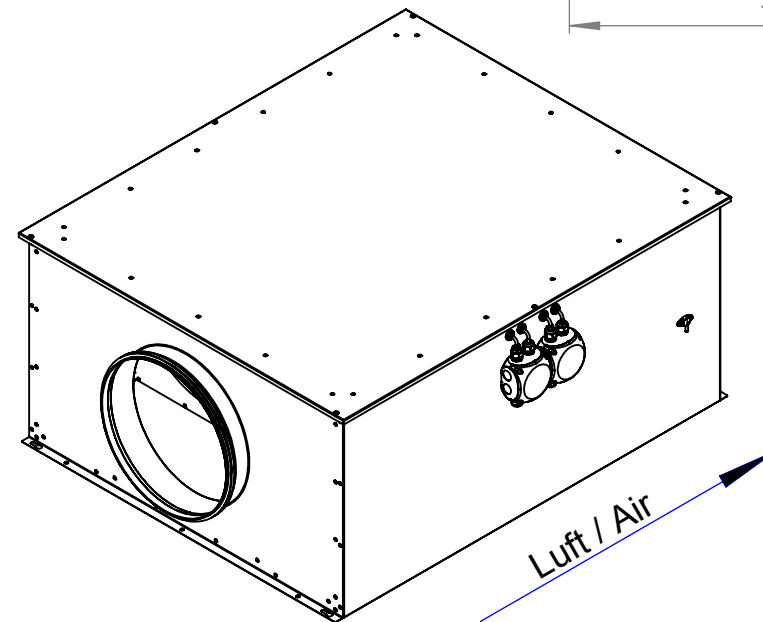

Ansicht von unten/  
Bottom view

1:17 A4 mm

**ruck**

ruck Ventilatoren  
 Max-Planck-Str. 5  
 D-97944 Boxberg

Protection Mark according to ISO16016  
 General tolerances according to DIN ISO 2768-c

Created h.sachsenheimer 12.06.2024  
 Drawn h.sachsenheimer 12.06.2024  
 Released h.sachsenheimer 19.06.2024  
 Disabled