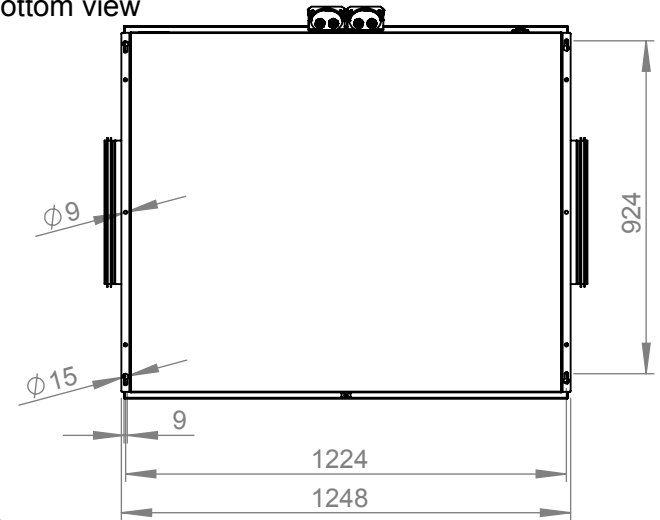

Ansicht von unten/  
Bottom view

1:17 A4 mm

**ruck**

ruck Ventilatoren  
 Max-Planck-Str. 5  
 D-97944 Boxberg

Protection Mark according to ISO16016  
 General tolerances according to DIN ISO 2768-c

Created h.sachsenheimer 12.06.2024  
 Drawn h.sachsenheimer 12.06.2024  
 Released h.sachsenheimer 19.06.2024  
 Disabled