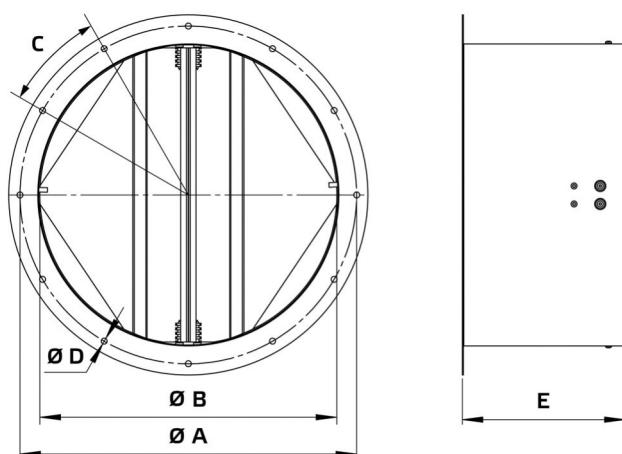

Datasheet

Product type: **Tube damper**
 Product ID: 153900
 Product name: RVK 500

A	mm	560
B	mm	503
C		12 x 30°
D	mm	12
E	mm	441
Weight	kg	7.3

- Automatic shutter
- Vertical installation only
- Sheet steel, powder-coated
- Flange mounting
- Suitable for outdoor installation

Use:

- AL 500 D4 01
- AL 500 EC 01
- AL 500 D2 01