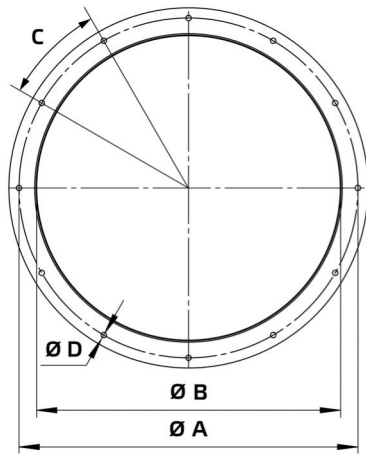

Datasheet

Product type: **Round inlet spigot**
Product ID: 154253
Product name: RAS 710

A	mm	770
B	mm	710
C		12 x 30°
D	mm	16
E	mm	255 ... 325
Weight	kg	12.5

- Flexible connection
- Temperature stability up to 75 °C
- Sheet steel, galvanized
- Plastic band (PES)

Use:

- AL 710 D6 01
- AL 710 D4 01

154253_pd_k10001_en_20210216