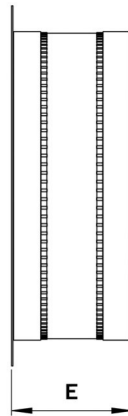

Datasheet

Product type: **Round inlet spigot**
Product ID: 154253
Product name: RAS 710

A	mm	770
B	mm	710
C		12 x 30°
D	mm	16
E	mm	255 ... 325
Weight	kg	12.5

- Flexible connection
- Temperature stability up to 75 °C
- Sheet steel, galvanized
- Plastic band (PES)

Use:

- AL 710 D6 01
- AL 710 D4 01

154253_pd_k10001_en_20210216