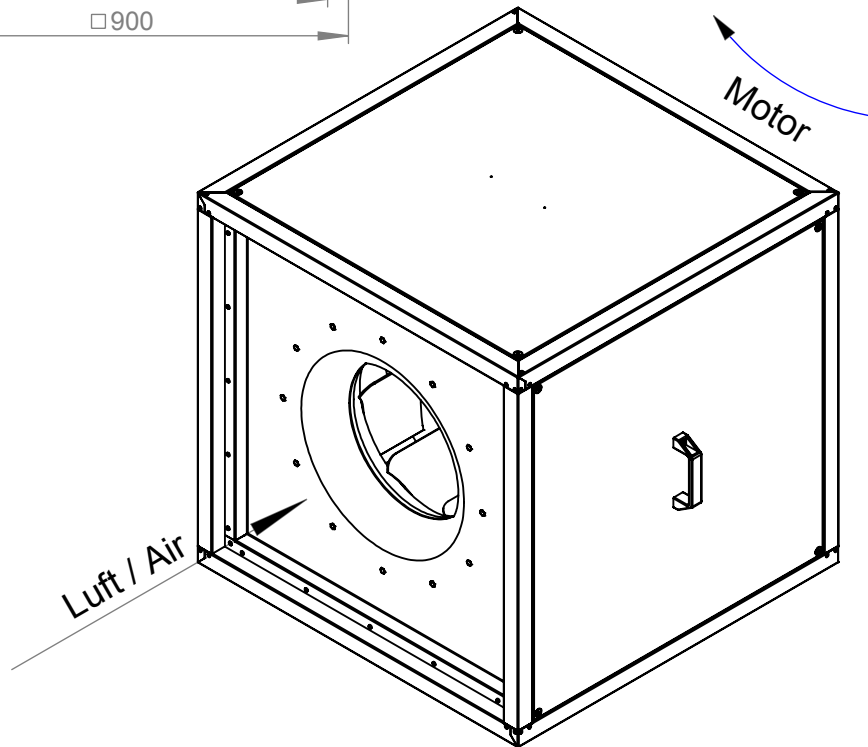

Connection size inside min. \varnothing 465

1:15 A4 mm

Protection Mark
according to ISO16016

General tolerances
DIN ISO 2768-c

Created s.pop
Drawn s.pop
Released s.pop
Disabled

14.04.2022
14.04.2022
15.04.2022

MPC560D4F4T40

162944 00