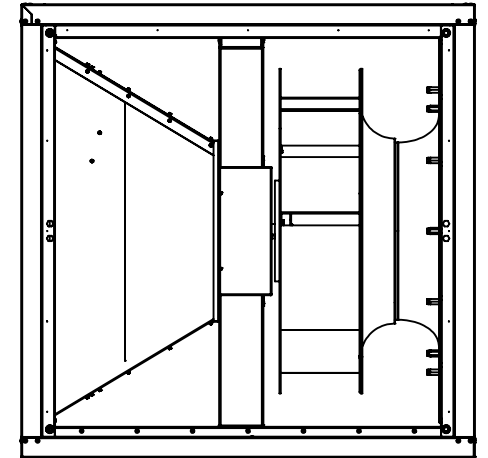

Connection size inside min. \varnothing 465

1:15 A4 mm

Protection Mark
according to ISO16016

General tolerances
DIN ISO 2768-c

Created s.pop
Drawn s.pop
Released s.pop
Disabled

14.04.2022
14.04.2022
15.04.2022