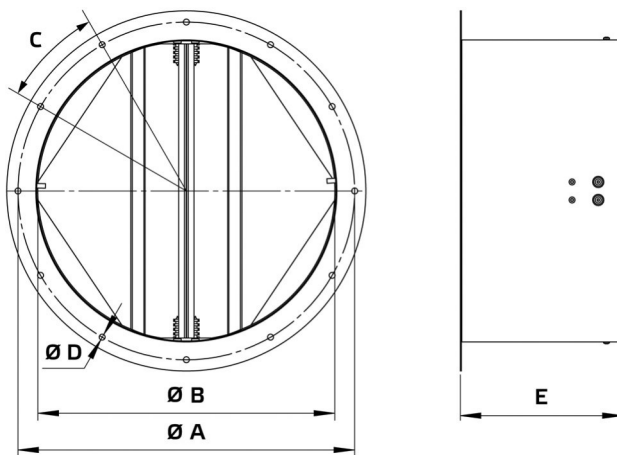

Datasheet

Product type: **Tube damper**
 Product ID: 153895
 Product name: RVK 450

A	mm	500
B	mm	450
C		12 x 30°
D	mm	8
E	mm	218
Weight	kg	4.7

- Automatic shutter
- Vertical installation only
- Sheet steel, powder-coated
- Flange mounting
- Suitable for outdoor installation