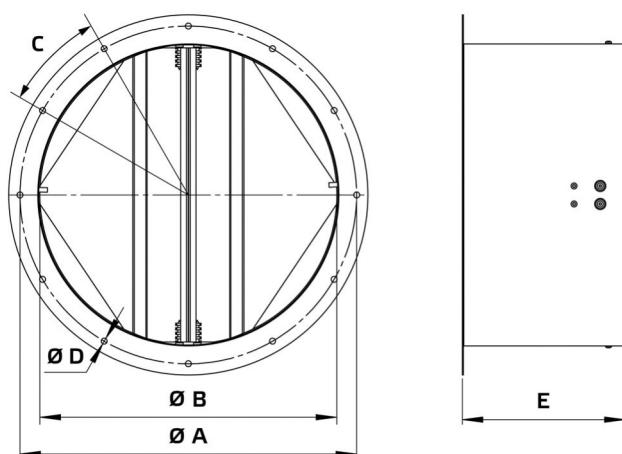

Datasheet

Product type: **Tube damper**
 Product ID: 153889
 Product name: RVK 355

A	mm	395
B	mm	355
C		10 x 36°
D	mm	8
E	mm	233
Weight	kg	3.6

- Automatic shutter
- Vertical installation only
- Sheet steel, powder-coated
- Flange mounting
- Suitable for outdoor installation