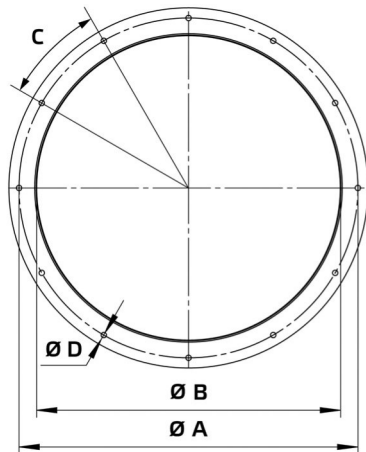

Datasheet

Product type: **Round inlet spigot**
 Product ID: 154244
 Product name: RAS 280

A	mm	315
B	mm	280
C		6 x 60°
D	mm	8
E	mm	125 ... 195
Weight	kg	2.4

- Flexible connection
- Temperature stability up to 75 °C
- Sheet steel, galvanized
- Plastic band (PES)