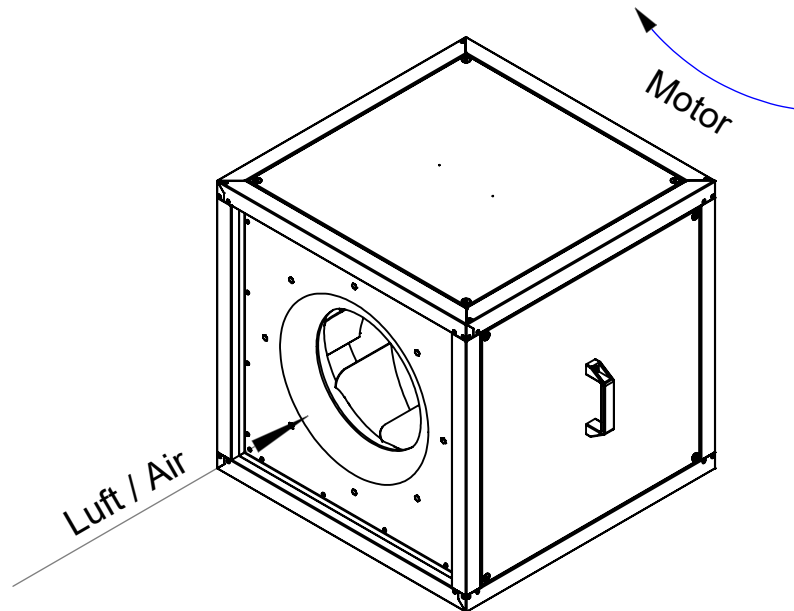

8xM8  
LK  $\varnothing$  500mm

Connection size inside min.  $\varnothing$  430mm

1:15 A4 mm

Protection Mark  
according to ISO16016

General tolerances  
DIN ISO 2768-c

Created s.pop  
Drawn s.pop  
Released s.pop  
Disabled