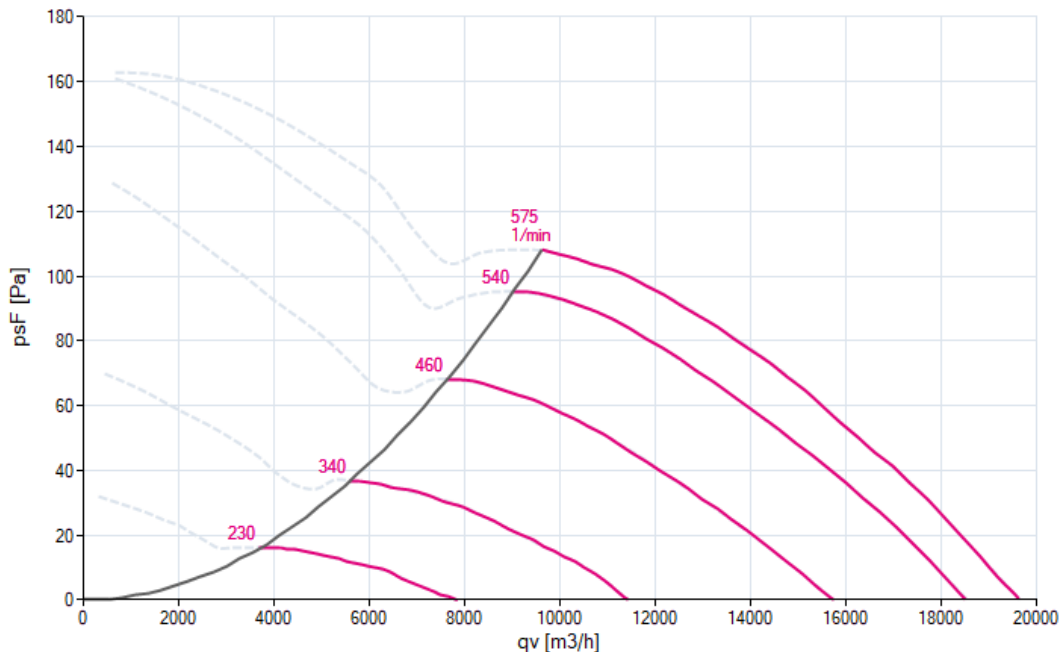

charakteristika / hlučnost

17. 4. 2020

verze FANselect V 1.01 (200311), AMCA V 1.03 February, 2019 / 1.20.03.11 | 541 |

1 ZN091-ZIL.DG.V4P3

Measured in ZPlus without guard grille in air flow direction V in installation type A according to ISO5801

180692 | Portfolio STD-WW

měřená hustota 1.16 [kg/m³]

vzduchový výkon p_{sF}