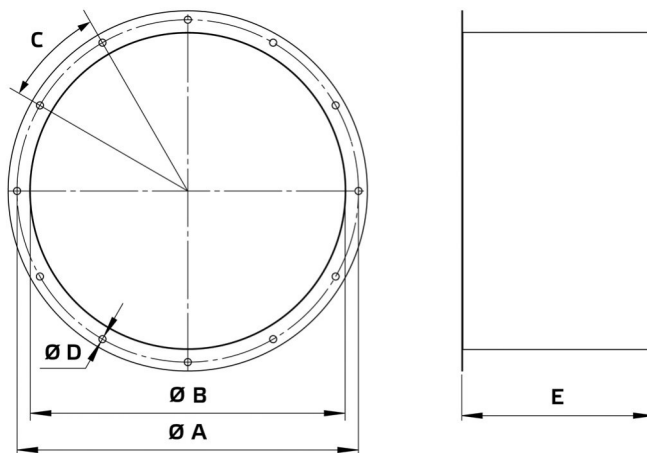

Datasheet

Product type: Tube connection spigot
 Product ID: 154195
 Product name: RVS 560

A	mm	620
B	mm	560
C		12 x 30°
D	mm	12
E	mm	443
Weight	kg	11.2

- Sheet steel, powder-coated
- Flange mounting
- Suitable for outdoor installation