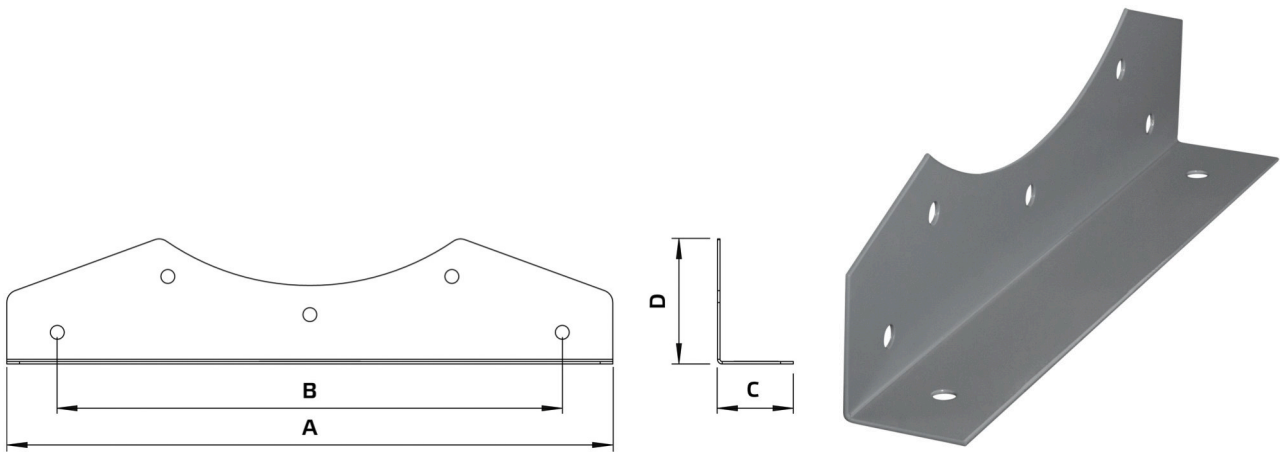

# Datasheet

Product type: **Mounting foot**  
Product ID: 157900  
Product name: FAL 1120

|        |    |      |
|--------|----|------|
| A      | mm | 1240 |
| B      | mm | 1120 |
| C      | mm | 100  |
| D      | mm | 270  |
| Weight | kg | 10.8 |

- Mounting foot for Axialine
- Sheet steel, powder-coated
- Suitable for outdoor installation