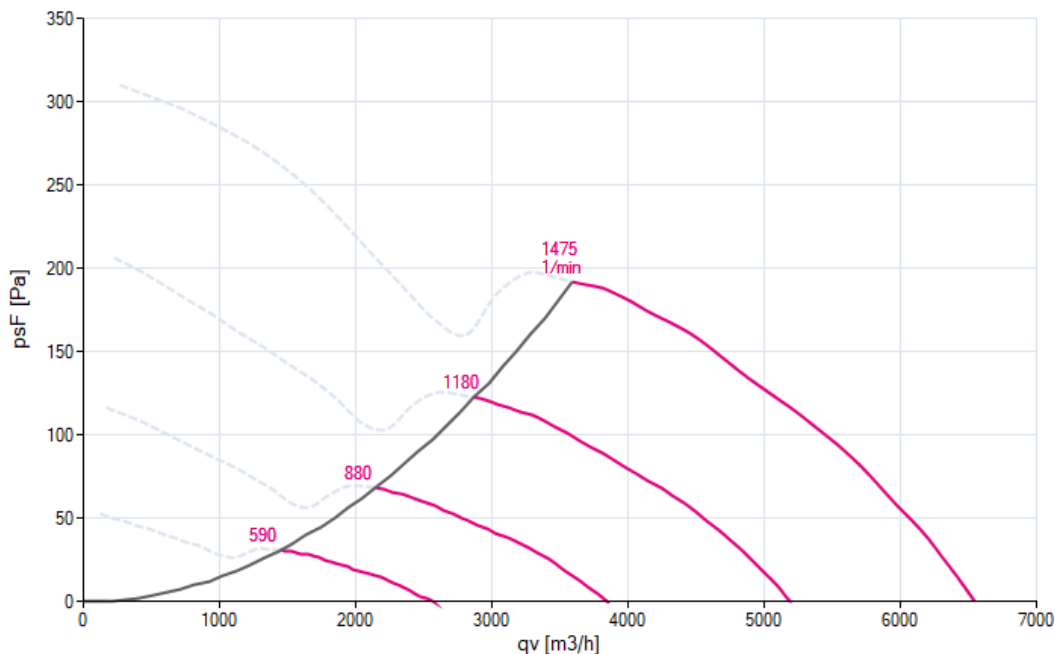

charakteristika / hlučnost

17. 4. 2020

verze FANselect V 1.01 (200311), AMCA V 1.03 February, 2019 / 1.20.03.11 | 541 |

1 ZN045-6IL.BD.V7P2

Measured in ZPlus without guard grille in air flow direction V in installation type A according to ISO5801

166794 | Portfolio STD-WW

měřená hustota 1.16 [kg/m³]

vzduchový výkon p_{sF}