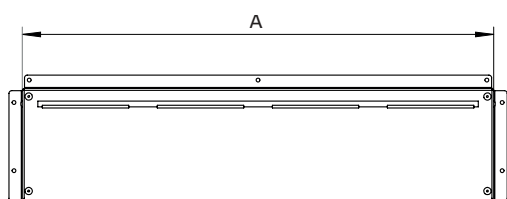

Weather protection hood WSH MPS

Type	ID	For models:	A mm	B mm	C mm	Weight kg
WSH MPS EC 01	136117	MPS 280 EC 20 MPS 250/280 EC 30	459	223	126	1,5
WSH MPS EC 02	135999	MPS 315 EC 21	519	223	126	1,7
WSH MPS EC 03	136001	MPS 400 EC 21	589	223	126	1,8
WSH MPS EC 04	144594	MPS 225 EC 30	405	223	126	1,4

- Weather protection hood
- Sheet steel, galvanized

Scope of supply:

- 1 Weather protection hood
- 7 Tallow-drop screws, 3,9 x 13 mm