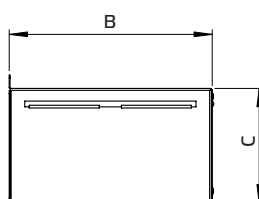

Weather protection hood WSH MPS

Type	ID	For models:	A mm	B mm	C mm	Weight kg
WSH MPS EC 01	136117	MPS 280 EC 20 MPS 250/280 EC 30	459	223	126	1,5
WSH MPS EC 02	135999	MPS 315 EC 21	519	223	126	1,7
WSH MPS EC 03	136001	MPS 400 EC 21	589	223	126	1,8
WSH MPS EC 04	144594	MPS 225 EC 30	405	223	126	1,4

- Weather protection hood
- Sheet steel, galvanized

Scope of supply:

- 1 Weather protection hood
- 7 Tallow-drop screws, 3,9 x 13 mm