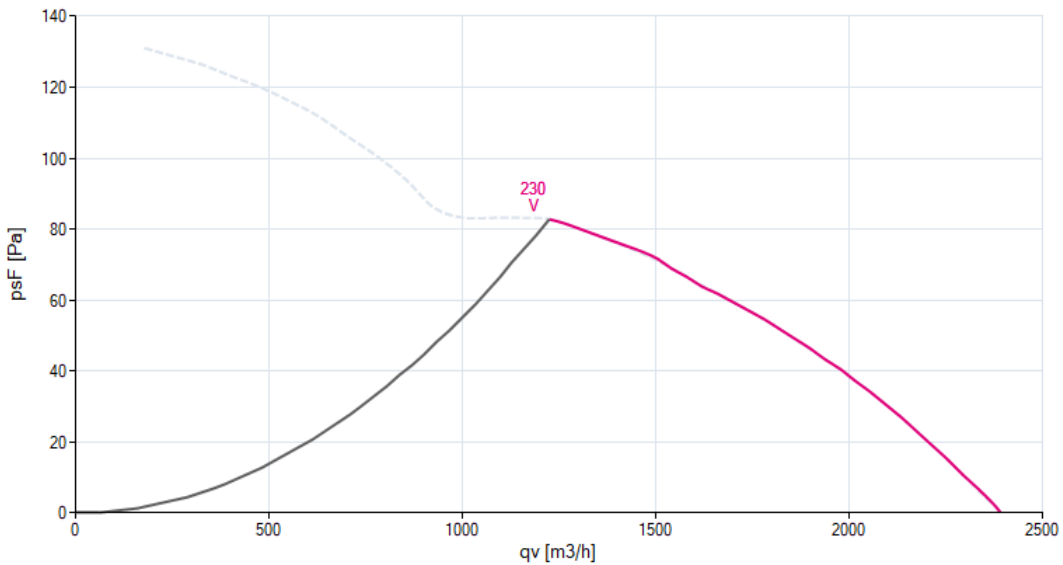

charakteristika / hlučnost

25. 5. 2020

verze FANselect V 1.01 (200520), AMCA V 1.03 February, 2019 / 1.20.05.20 | 541 |

1 FN031-4EF.WD.A7
171133 | Portfolio STD-WW

Measured in full nozzle without guard grille in air flow direction V in installation type A according to ISO5801
měřená hustota 1.16 [kg/m³]

vzduchový výkon p_{sF}

hlučnost ($L_{w(A),5}$)