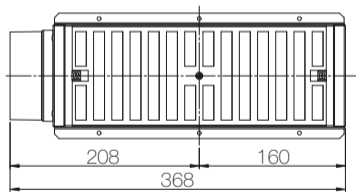

PLMLS 300X100 1X90

Plenum for air exhaust/supply with adjustable shutter, 1 long side outlet $\text{\O}100\text{mm}$ (for semi-rigid duct CNDFLB 90/75) - anti-mortar closure and 1 plug supplied.

Dimensions in mm

PLMPS 300X100 1X90

Plenum for air exhaust/supply with adjustable shutter, 1 rear outlet $\varnothing 100\text{mm}$ (suitable for semi-rigid duct CNDFLB 90/75) - anti-mortar closure and 1 plug supplied.

Dimensions in mm

PLMLCS 300X100 1X90

Plenum for air exhaust/supply with adjustable shutter, 1 short side outlet $\varnothing 100\text{mm}$ (for semi-rigid duct CNDFLB 90/75) - anti-mortar closure and 1 plug supplied.

Dimensions in mm