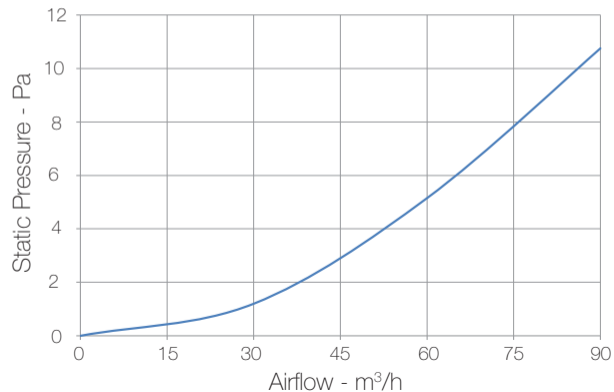

PLMLS 300X100 1X90

Plenum for air exhaust/supply with adjustable shutter, 1 long side outlet $\text{\O}100\text{mm}$ (for semi-rigid duct CNDFLB 90/75) - anti-mortar closure and 1 plug supplied.

Dimensions in mm

Dimensions in mm