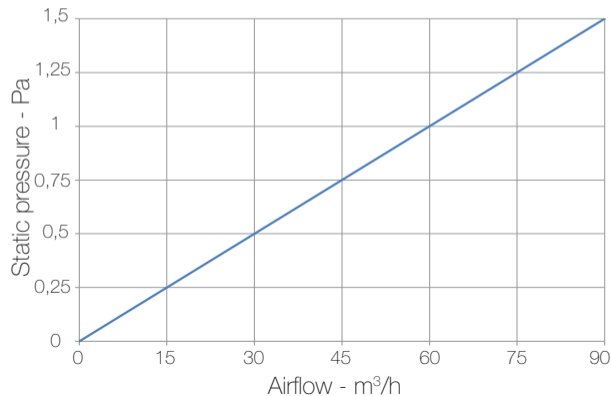

PLMPS 300X100 1X90

Plenum for air exhaust/supply with adjustable shutter, 1 rear outlet $\varnothing 100\text{mm}$ (suitable for semi-rigid duct CNDFLB 90/75) - anti-mortar closure and 1 plug supplied.

Dimensions in mm