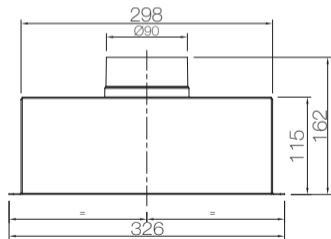

PLMLS 300X100 1X90

Plenum for air exhaust/supply with adjustable shutter, 1 long side outlet $\text{\O}100\text{mm}$ (for semi-rigid duct CNDFLB 90/75) - anti-mortar closure and 1 plug supplied.

Dimensions in mm

Dimensions in mm

PLMLCS 300X100 1X90

Plenum for air exhaust/supply with adjustable shutter, 1 short side outlet $\varnothing 100\text{mm}$ (for semi-rigid duct CNDFLB 90/75) - anti-mortar closure and 1 plug supplied.

Dimensions in mm