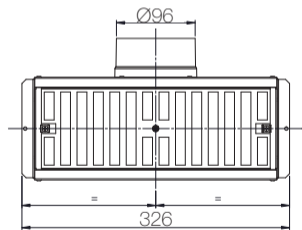

PLMLS 300X100 1X90

Plenum for air exhaust/supply with adjustable shutter, 1 long side outlet $\text{\O}100\text{mm}$ (for semi-rigid duct CNDFLB 90/75) - anti-mortar closure and 1 plug supplied.

Dimensions in mm

PLMPS 300X100 1X90

Plenum for air exhaust/supply with adjustable shutter, 1 rear outlet $\varnothing 100\text{mm}$ (suitable for semi-rigid duct CNDFLB 90/75) - anti-mortar closure and 1 plug supplied.

Dimensions in mm

PLMLCS 300X100 1X90

Plenum for air exhaust/supply with adjustable shutter, 1 short side outlet $\varnothing 100\text{mm}$ (for semi-rigid duct CNDFLB 90/75) - anti-mortar closure and 1 plug supplied.

Dimensions in mm