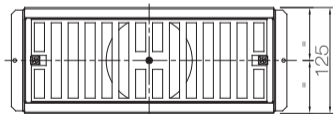

PLMLS 300X100 1X90

Plenum for air exhaust/supply with adjustable shutter, 1 long side outlet $\text{\O}100\text{mm}$ (for semi-rigid duct CNDFLB 90/75) - anti-mortar closure and 1 plug supplied.

Dimensions in mm

PLMPS 300X100 1X90

Plenum for air exhaust/supply with adjustable shutter, 1 rear outlet $\varnothing 100\text{mm}$ (suitable for semi-rigid duct CNDFLB 90/75) - anti-mortar closure and 1 plug supplied.

Dimensions in mm

PLMLCS 300X100 1X90

Plenum for air exhaust/supply with adjustable shutter, 1 short side outlet $\varnothing 100\text{mm}$ (for semi-rigid duct CNDFLB 90/75) - anti-mortar closure and 1 plug supplied.

Dimensions in mm