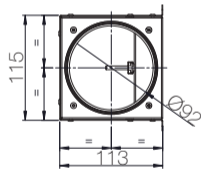

PLMLS 300X100 1X90

Plenum for air exhaust/supply with adjustable shutter, 1 long side outlet $\text{\O}100\text{mm}$ (for semi-rigid duct CNDFLB 90/75) - anti-mortar closure and 1 plug supplied.

Dimensions in mm

PLMPS 300X100 1X90

Plenum for air exhaust/supply with adjustable shutter, 1 rear outlet $\varnothing 100\text{mm}$ (suitable for semi-rigid duct CNDFLB 90/75) - anti-mortar closure and 1 plug supplied.

Dimensions in mm

PLMLCS 300X100 1X90

Plenum for air exhaust/supply with adjustable shutter, 1 short side outlet $\varnothing 100\text{mm}$ (for semi-rigid duct CNDFLB 90/75) - anti-mortar closure and 1 plug supplied.

Dimensions in mm