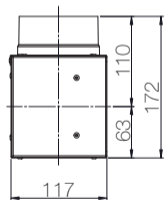

PLMLS 300X100 1X90

Plenum for air exhaust/supply with adjustable shutter, 1 long side outlet $\text{\O}100\text{mm}$ (for semi-rigid duct CNDFLB 90/75) - anti-mortar closure and 1 plug supplied.

Dimensions in mm

Dimensions in mm

PLMLCS 300X100 1X90

Plenum for air exhaust/supply with adjustable shutter, 1 short side outlet $\varnothing 100\text{mm}$ (for semi-rigid duct CNDFLB 90/75) - anti-mortar closure and 1 plug supplied.

Dimensions in mm