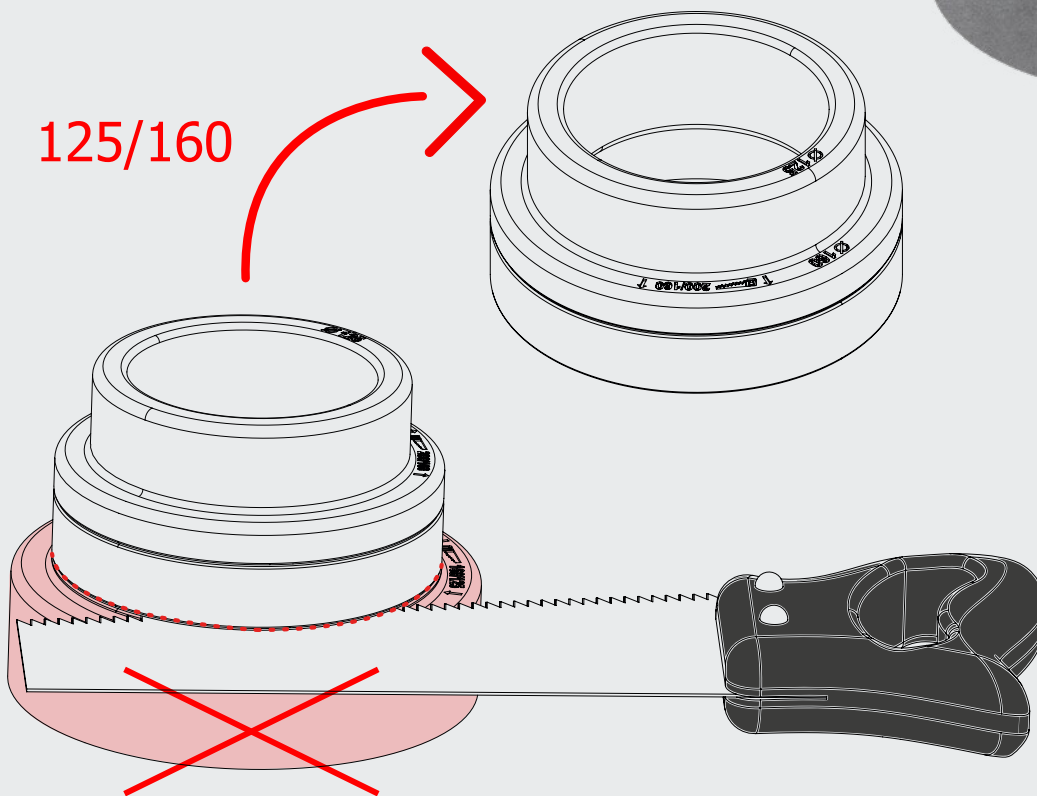

● ● ● Rozostup Arrangement

REDUKCIA 125/160/200 mm

REDUCER 125/160/200 mm

ADURO

ADURO

● ○ ○ Rezanie Trimming

REDUKCIA 125/160/200 mm

REDUCER 125/160/200 mm

ADURO

ADURO

● ● ○ Rezanie Trimming

REDUKCIA 125/160/200 mm

REDUCER 125/160/200 mm

ADURO

ADURO

● ● ● Pripojenie Connecting