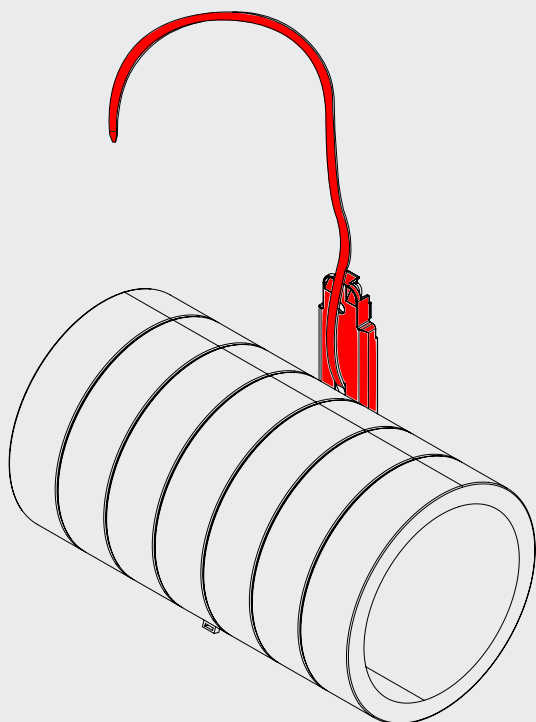

● ○ Pripojenie Connecting

SPOJKA CONNECTOR

ADURO

ADURO

● ● Pripojenie Connecting

MONTÁŽNY ZÁVES MOUNTING BRACKET

ADURO

Uchytenie sériovo alebo paralelne
Connected in series or in parallel

ADURO

MONTÁŽNY ZÁVES MOUNTING BRACKET

ADURO

● ● ○ Inštalácia Installation

ADURO

MONTÁŽNY ZÁVES MOUNTING BRACKET

ADURO

ADURO

● ● ● Rozostup Arrangement

REDUKCIA 125/160/200 mm

REDUCER 125/160/200 mm

ADURO

ADURO

● ○ ○ Rezanie Trimming

REDUKCIA 125/160/200 mm

REDUCER 125/160/200 mm

ADURO

ADURO

● ● ○ Rezanie Trimming

REDUKCIA 125/160/200 mm

REDUCER 125/160/200 mm

ADURO

ADURO

● ● ● Pripojenie Connecting