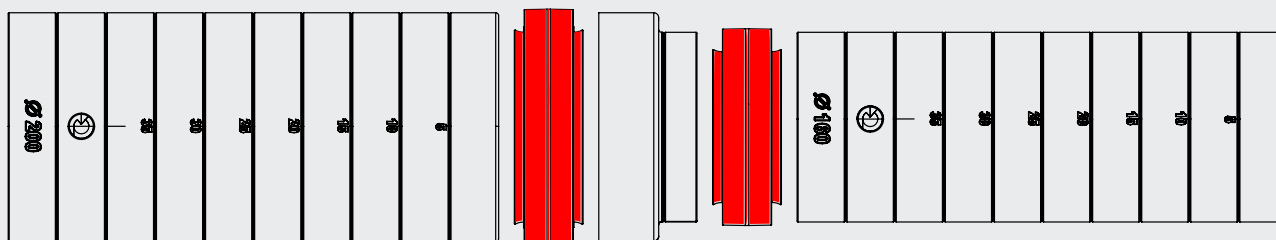

ADURO

ADURO

● ● ○ Rezanie Trimming

REDUKCIA 125/160/200 mm

REDUCER 125/160/200 mm

ADURO

ADURO

● ● ● Pripojenie Connecting