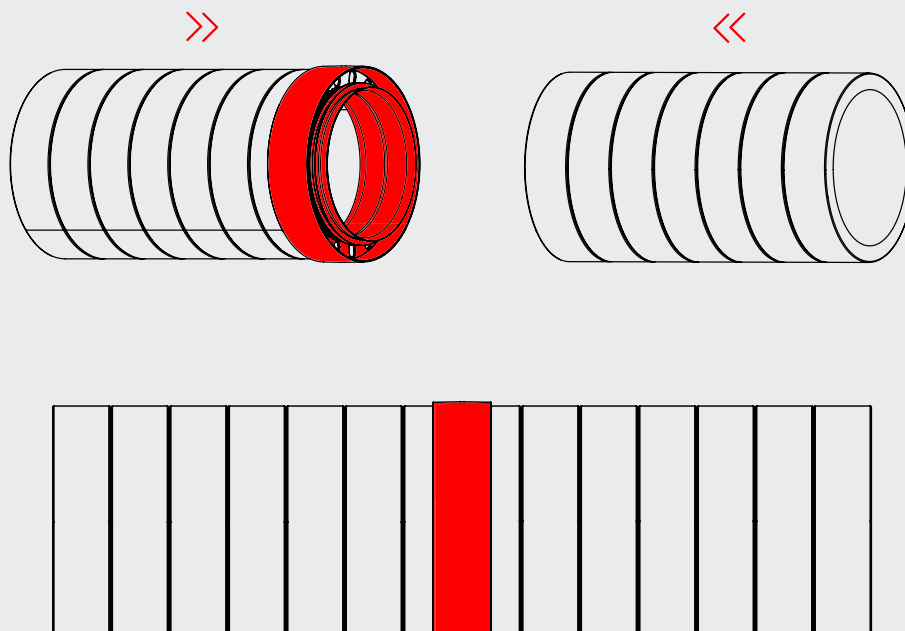

● ● ○ Rezný uhol Cutting angle

RÚRA 1 m PIPE 1 m

ADURO

ADURO

● ● ● Pripojenie Connecting

SPOJKA CONNECTOR

ADURO

ADURO

● ○ Pripojenie Connecting

SPOJKA CONNECTOR

ADURO

ADURO

● ● Pripojenie Connecting

MONTÁŽNY ZÁVES MOUNTING BRACKET

ADURO

Uchytenie sériovo alebo paralelne
Connected in series or in parallel

● ● ● Rozostup Arrangement

REDUKCIA 125/160/200 mm

REDUCER 125/160/200 mm

ADURO

ADURO

● ○ ○ Rezanie Trimming

REDUKCIA 125/160/200 mm

REDUCER 125/160/200 mm