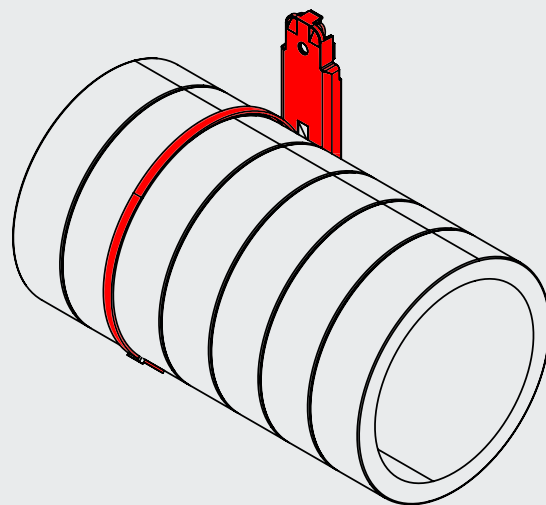

● ○ Pripojenie Connecting

SPOJKA CONNECTOR

ADURO

ADURO

● ● Pripojenie Connecting

MONTÁŽNY ZÁVES MOUNTING BRACKET

ADURO

Uchytenie sériovo alebo paralelne
Connected in series or in parallel

ADURO

MONTÁŽNY ZÁVES MOUNTING BRACKET

ADURO

● ● ○ Inštalácia Installation

ADURO

MONTÁŽNY ZÁVES MOUNTING BRACKET

ADURO

ADURO

● ● ● Rozostup Arrangement

REDUKCIA 125/160/200 mm

REDUCER 125/160/200 mm

ADURO

ADURO

● ○ ○ Rezanie Trimming

REDUKCIA 125/160/200 mm

REDUCER 125/160/200 mm