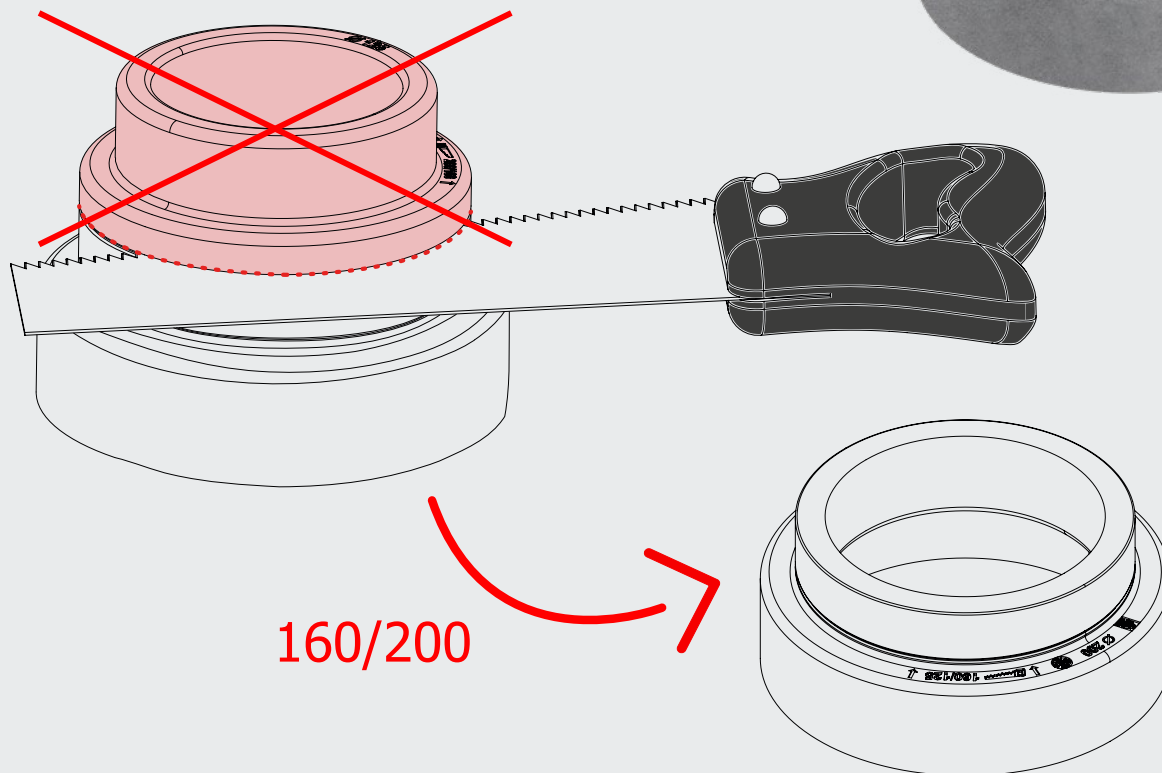

● ● ● Rozostup Arrangement

REDUKCIA 125/160/200 mm

REDUCER 125/160/200 mm

ADURO

ADURO

● ○ ○ Rezanie Trimming

REDUKCIA 125/160/200 mm

REDUCER 125/160/200 mm

ADURO

ADURO

● ● ○ Rezanie Trimming

REDUKCIA 125/160/200 mm

REDUCER 125/160/200 mm

ADURO

ADURO

● ● ● Pripojenie Connecting